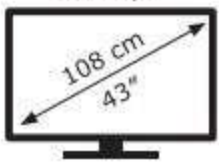

# ENERG ⚡

LG Electronics

43UR74006LB

**54** kWh/1000h

ABCDEF**G**

**75** kWh/1000h

3840 px

2160 px