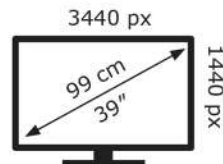

# ENERGY

ASUS

PG39WCDM

**32** kWh/1000h

ABCDEF**G**

**45** kWh/1000h

2019/2013