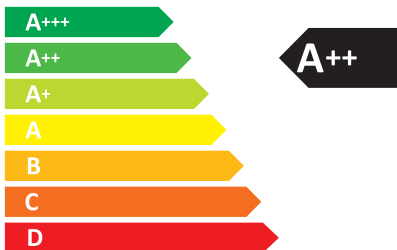

Purist. Ed.6000

25
kWh/annum

ABCDEFG

ABCDEFG

ABCDEFG

52 dB

65/2014